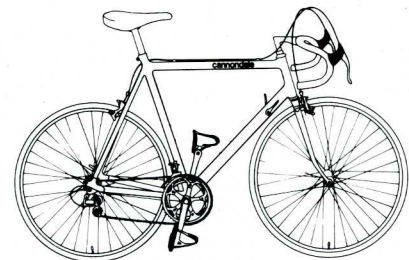

Black Lightning

7R8 *

Sug. Retail: $860 Gold Price: $536.65
COMPONENT SPECIFICATIONS:

RIMS ..... Wolber Alpine clincher
HUBS ..... Sansin Gyro-master black 32-h.
SPOKES ..... 14 gauge stainless
TIRES ..... National Panaracer Technova-Kevlar 700C presta
FR. DERAILLEUR ..... SunTour Sprint braze-on, black/gold
RR. DERAILLEUR ..... SunTour Sprint Index, black/gold
SHIFTERS ..... SunTour index power control (IPC)
CRANKSET ..... Sugino AP 130, black 42/52
PEDALS ..... SunTour Sprint, black
FREEWHEEL ..... SunTour Winner Pro 13, 15, 17, 19, 21, 24

BRAKES ..... Dia Compe RC II 400 aero levers, black
HANDLEBAR ..... Nitto black/gold mod. 410
STEM ..... Nitto Technomic black
HEADSET ..... Stronglight Delta
SEATPOST ..... American Classic, black
SADDLE ..... Cinelli Volare SLX
FORK ..... Tange chrome-moly
COLOR ..... black
SIZES (cm) 48, 50, 53, 54.5, 56, 58, 60, 63
WEIGHT (lb) 21

7R6 *

Sug. Retail: $700 Gold Price: $436.80
COMPONENT SPECIFICATIONS:

RIMS ..... Wolber Alpine hard anodized 700C clincher
HUBS ..... Shimano 600 32-h.
SPOKES ..... 14 gauge stainless
TIRES ..... National Panaracer Technova
FR. DERAILLEUR ..... Shimano 600 braze-on
RR. DERAILLEUR ..... Shimano 600 SIS
SHIFTERS ..... Shimano 600 SIS
CRANKSET ..... Shimano 600 42/52
PEDALS ..... Miche 1203 alloy
FREEWHEEL ..... Shimano 13, 15, 17, 19, 21, 24

BRAKES ..... Shimano 600 aero levers
HANDLEBAR ..... Cinelli 64
STEM ..... Cinelli 1E
HEADSET ..... Shimano 600
SEATPOST ..... Sugino SPH
SADDLE ..... Vetta racing, leather
FORK ..... Tange chrome-moly blueberry, hot pink w/custom graphics
COLOR ..... blueberry, hot pink w/custom graphics
SIZES (cm) 48, 50, 53, 54.5, 56, 58, 60, 63
WEIGHT (lb) 21

SHIMANO 600 SIS

7R5