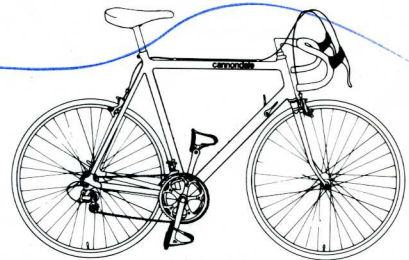

Tandem: Available for spring delivery, the long-awaited Cannondale tandem is the new standard for the industry.

Electrifying graphics: Our new graphic look ensures that Cannondales outshine the competition in your shop as well as on the road.

Documentation: Most of you received the official Cannondale frame manual this summer. It explains the benefits and features of our exclusive aluminum frames to help you train your staff and provide your customers with the best service possible.

RACING

7R3 *

Sug. Retail: $1,850 **Gold Price:** $1,154.40

COMPONENT SPECIFICATIONS:

RIMS	Campagnolo Record Crono tubular 700C	BRAKES	Campagnolo Record
HUBS	Campagnolo Record 36-h.	HANDLEBAR	Cinelli, no. 65 bend
SPOKES	14 gauge stainless	STEM	Cinelli 1R
TIRES	Wolber Champion de France	HEADSET	Campagnolo Record
FR. DERAILLEUR	Campagnolo Record braze-on	SEATPOST	Campagnolo Record
RR. DERAILLEUR	Campagnolo Record	SADDLE	Cinelli Volare SLX
SHIFTERS	Campagnolo Record	FORK	Tange chrome-moly
CRANKSET	Campagnolo Record 42/52	COLOR	white
PEDALS	Campagnolo Record	SIZES (cm)	48, 50, 53, 54.5, 56, 58, 60, 63
FREEWHEEL	Campagnolo Super Leggera 13, 14, 15, 17, 19, 21	WEIGHT (lb)	21.75

RECORD